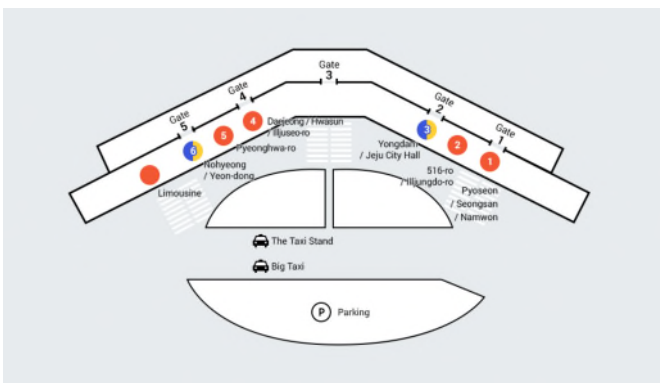

# How to get to the Venue (ICC JEJU)

From Jeju International Airport, you will reach ICC Jeju in approximately 40-50 minutes by car through Pyeonghwa-Ro Road.

Limousine buses are also available every 15 minutes at the airport.

## 2. Taxi

- Taxi Stand: Go out through Gate 3 and cross the crosswalk to find a taxi stand
- Destination: ICC JEJU (224, Jungmungwangw ang-ro, Seogwipo-si, Jeju-do, Republic of Korea)
- Time Estimates: 45 minutes
- Fare Estimates: 40,000 KRW